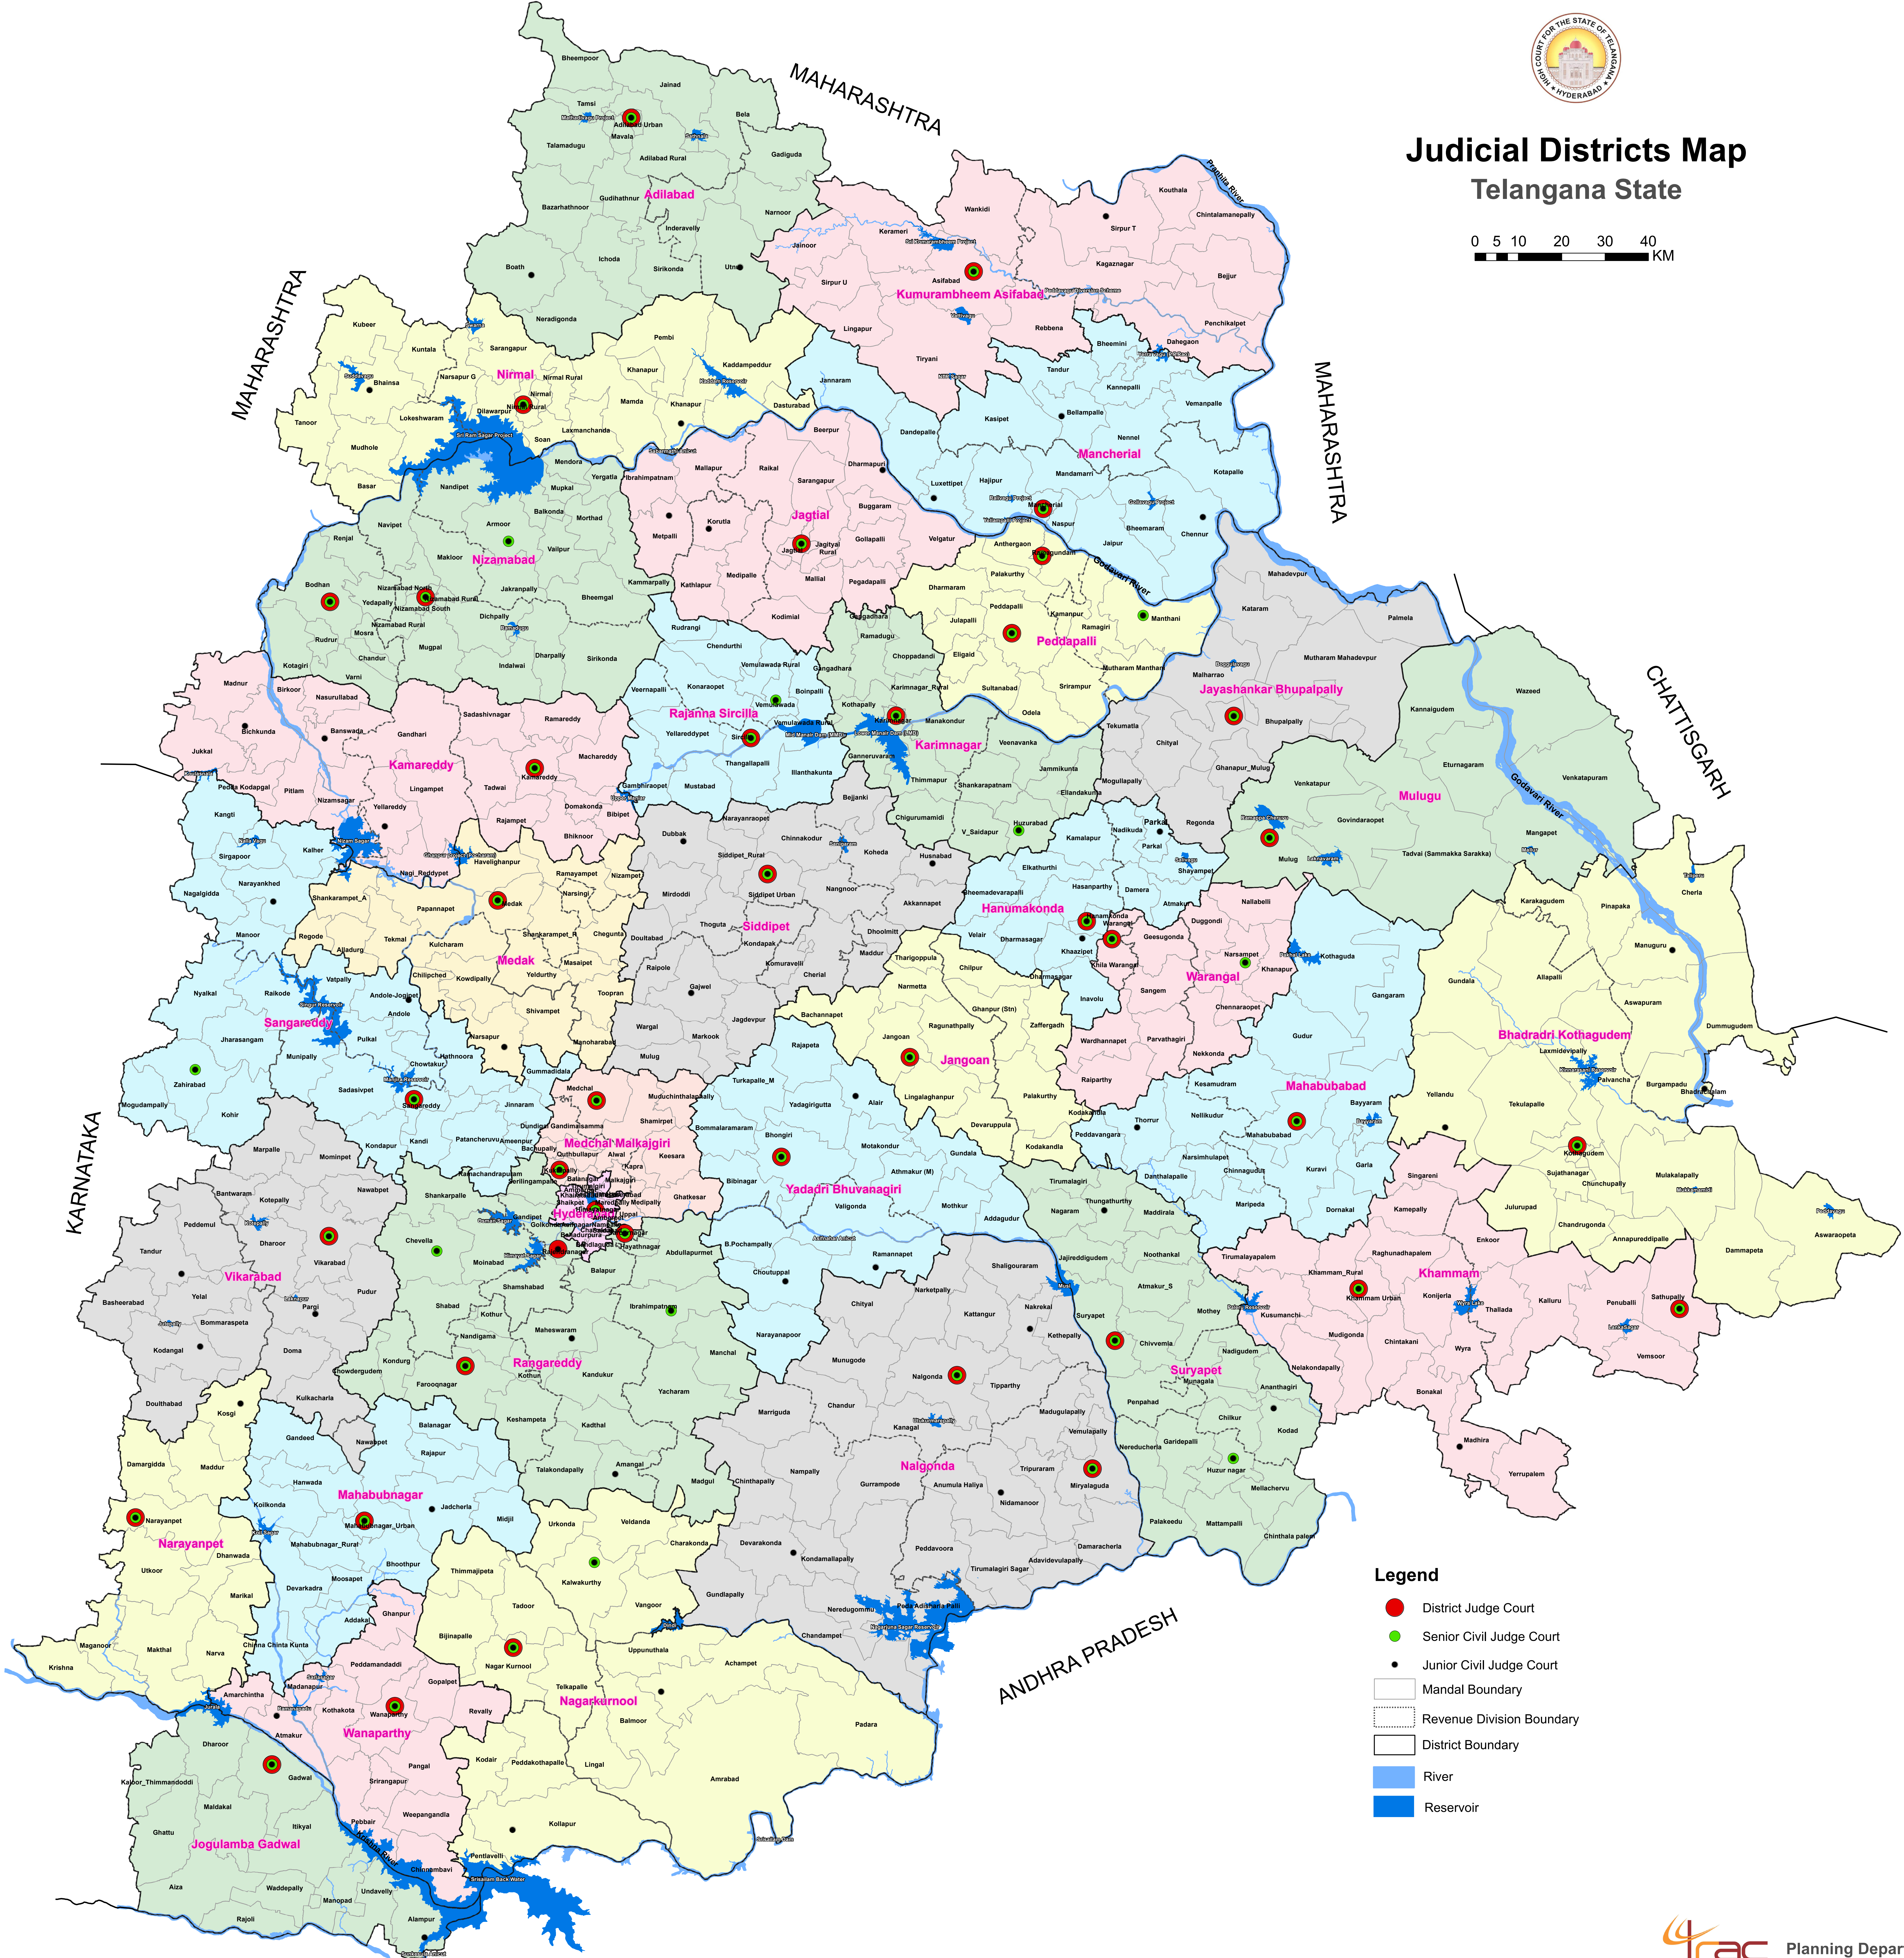

Judicial Districts Map Telangana State

0 5 10 20 30 40
KM

Legend

- District Judge Court
- Senior Civil Judge Court
- Junior Civil Judge Court
- Mandal Boundary
- Revenue Division Boundary
- District Boundary
- River
- Reservoir